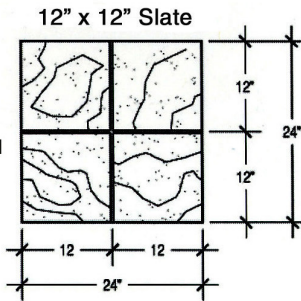

# STANDARD PATTERN AND COLOR GUIDE

Patterns and pattern colors shown are standard. Colors not shown with patterns and custom colors available with special orders.

Carmel  
Color No. 03  
Weathered Wood  
Color No. 09