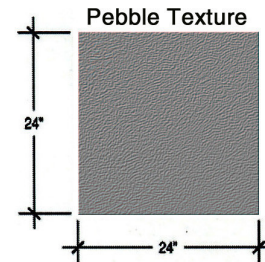

Aqua
Color No. 13
Medium Blue
Color No. 14