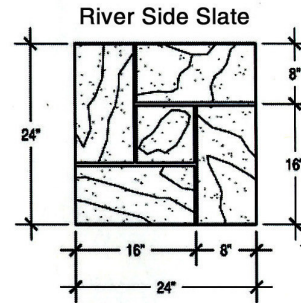

Desert Sand
Color No.02
Smoky Taupe
Color No. 05
Medium Slate
Color No. 08