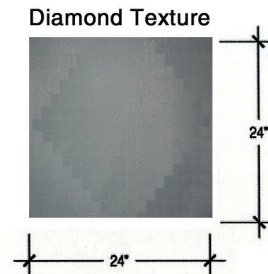

Desert Sand
Color No. 02
Medium Slate
Color No. 08