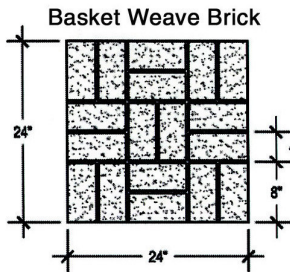

# STANDARD PATTERN AND COLOR GUIDE

Patterns and pattern colors shown are standard. Colors not shown with patterns and custom colors available with special orders.

Carmel  
Color No. 03  
Weathered Wood  
Color No. 09

Sandstone  
Color No. 01  
Terra Cotta  
Color No. 06

Desert Sand  
Color No.02  
Smoky Taupe  
Color No. 05  
Medium Slate  
Color No. 08

Carmel  
Color No. 03  
Weathered Wood  
Color No. 09

Desert Sand  
Color No. 02  
Light Slate  
Color No. 07

Desert Sand  
Color No. 02  
Smoky Taupe  
Color No. 05  
Medium Slate  
Color No. 08

Brick Red  
Color No. 12

Desert Sand  
Color No. 02  
Medium Slate  
Color No. 08

Aqua  
Color No. 13  
Medium Blue  
Color No. 14