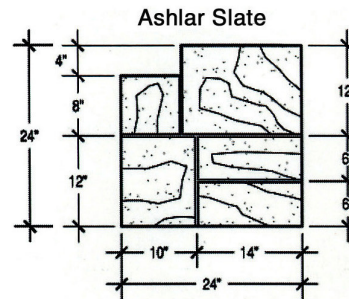

# STANDARD PATTERN AND COLOR GUIDE

Patterns and pattern colors shown are standard. Colors not shown with patterns and custom colors available with special orders.

Carmel  
Color No. 03  
Weathered Wood  
Color No. 09

Sandstone  
Color No. 01  
Terra Cotta  
Color No. 06

Desert Sand  
Color No.02  
Smoky Taupe  
Color No. 05  
Medium Slate  
Color No. 08

Carmel  
Color No. 03  
Weathered Wood  
Color No. 09

Desert Sand  
Color No. 02  
Light Slate  
Color No. 07